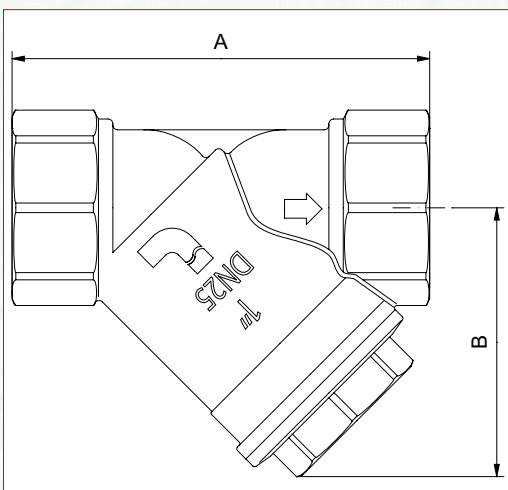

QUOTE DI INGOMBRO - DRAWING

MISURE / SIZE	1/4"	3/8"	1/2"	3/4"	1"	1 1/4"	1 1/2"	2"
DN	8	10	15	20	25	32	40	50
A (mm)	55	55	58	70	87	96	106	126
B (mm)	40	40	40	48	56	64	73	89
PRESS. ATMOSF. / WORK. PRESS. Kg/cm² - bar	20	20	20	20	20	20	20	20
PRESS. ATMOSF. PSI LBS WORK. PRESS	290	290	290	290	290	290	290	290