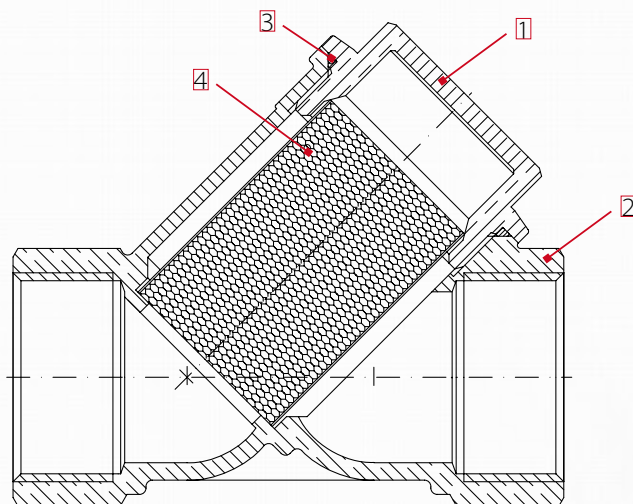

SCHEDA MATERIALI - MATERIALS